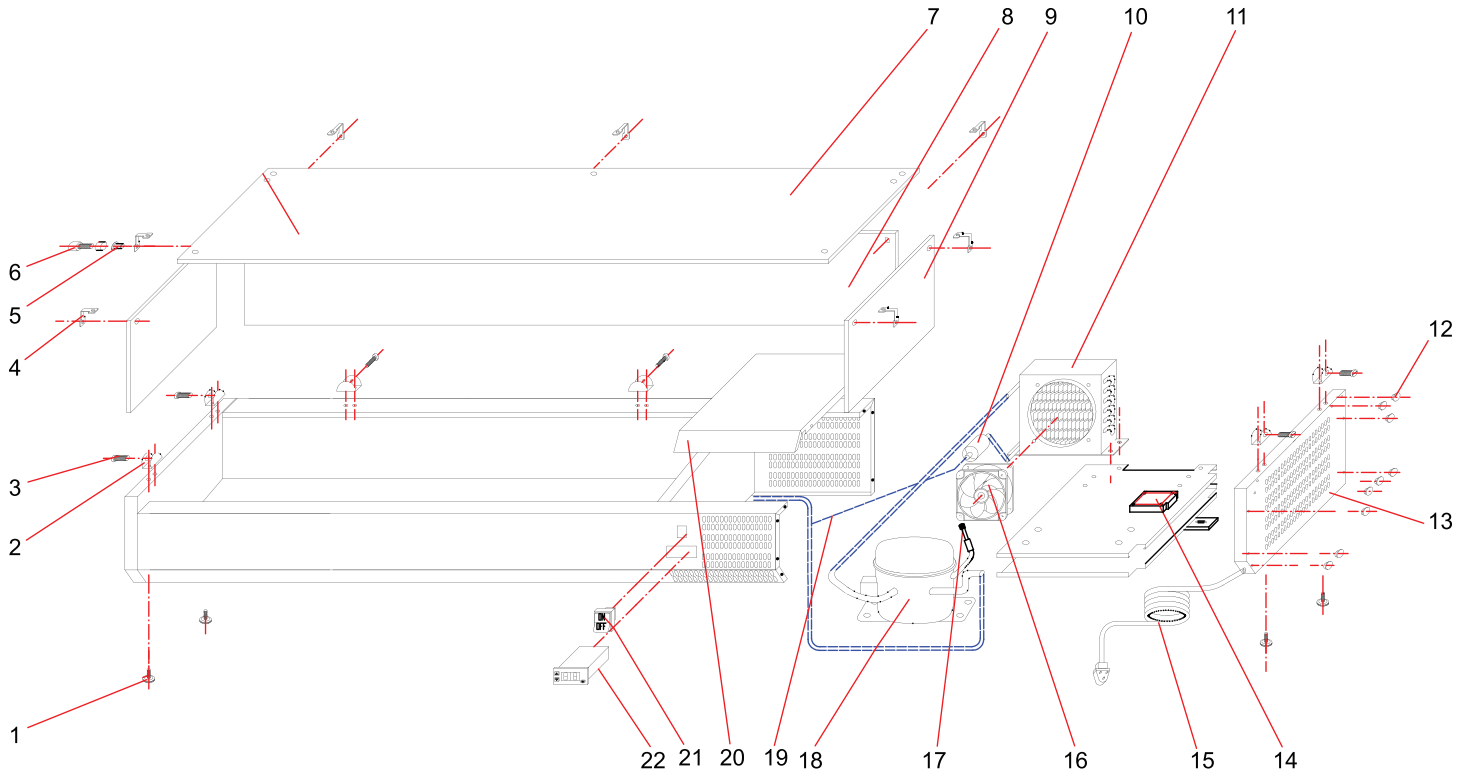

Parts Breakdown

Model **RS-CN-0006-P** 39594

Parts Breakdown

Model RS-CN-0006-P 39594

Item No.	Description	Position	Item No.	Description	Position	Item No.	Description	Position
74619	Feet for 39594	1	74624	Junction Box for 39594	14	74630	Unit Room Cover for 39594	20
43023	Glass Sneeze Guard Entire Set for 39594	2 - 9	74625	Plug for 39594	15	74631	Main Switch for 39594	21
74620	Filter Drier for 39594	10	74626	Condenser Fan for 39594	16	42142	Dixell Thermostat for 39594	22
74621	Condenser for 39594	11	74627	Charging Valve for 39594	17	60983	Pan Divider (13"x1.5") for 39594	
74622	Plastic Cap for 39594	12	74628	Compressor for 39594	18			
74623	Side Cover for 39594	13	74629	Capillary Tube for 39594	19			